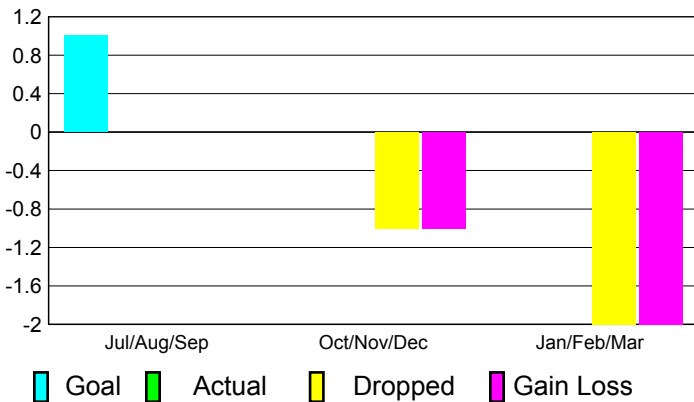

2010-2011 GMT Reports for District (or Undistricted) **District 16 E**

GMT: **ED J LECIUS**

Location: **NEW JERSEY**

GMT CA: **1**

CLUBS

**Club Results
2010-2011**

**Clubs
2009-2010**

Month	New Club Goal	Actual New Clubs	Actual Dropped Clubs	Gain/Loss of Clubs	Gain/Loss of Clubs
Jul/Aug/Sep	1	0	0	0	0
Oct/Nov/Dec	0	0	-1	-1	0
Jan/Feb/Mar	0	0	-2	-2	0
Totals	1	0	-3	-3	0

Club Results 2010-2011

Goal, New, Dropped, Gain/Loss

Comparison of Club Gain/Loss

Current Year Compared to the Previous Year

YTD Status Quo Clubs 2010-2011

Status Quo Clubs Compared to Status Quo Members

MEMBERSHIP